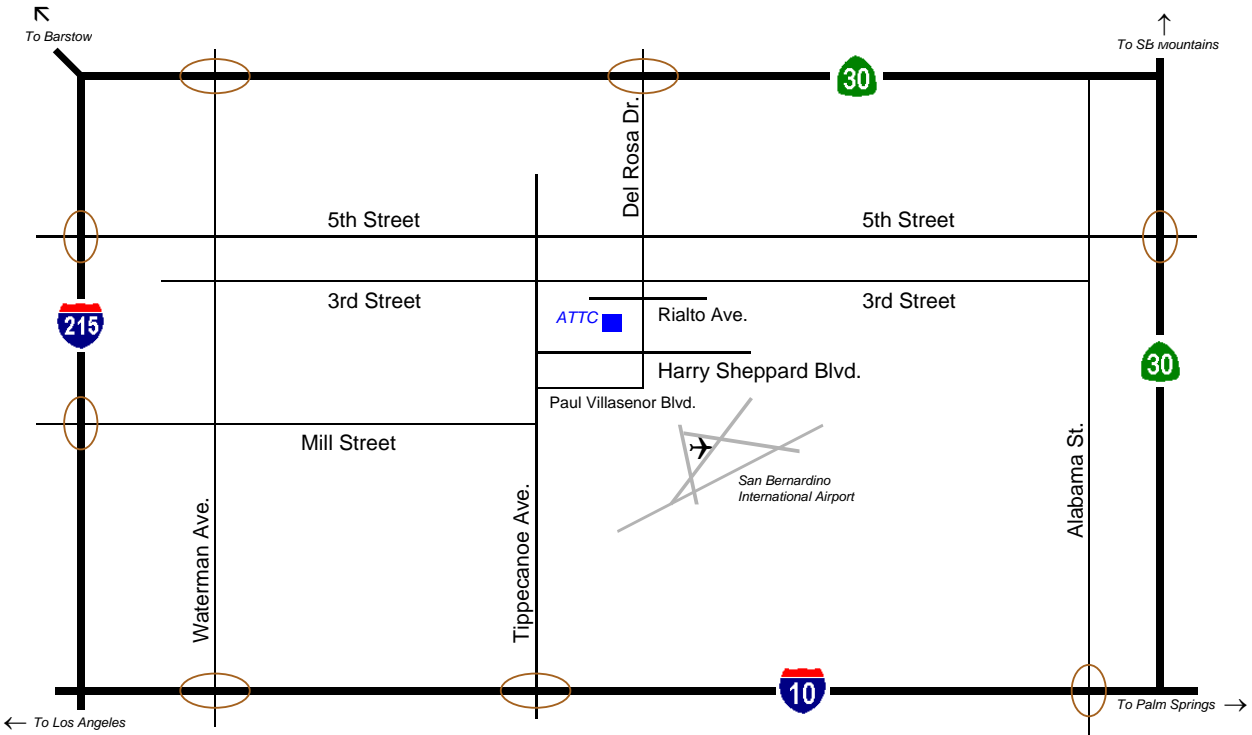

DIRECTIONS TO THE ADVANCED TECHNOLOGY TRAINING CENTER SAN BERNARDINO COMMUNITY COLLEGE DISTRICT

124 S. Del Rosa Dr., San Bernardino, CA 92408 (909) 382-4001

From the West:

Take 10E
Exit at Tippecanoe, Turn Left/North
Turn Right at Harry Sheppard Blvd.
Turn Left at Del Rosa Dr.
Turn Left at Rialto Ave.

From the East:

Take 10 W
Exit at Tippecanoe, Turn Right/North
Turn Right at Harry Sheppard Blvd.
Turn Left at Del Rosa Dr.
Turn Left at Rialto Ave.

From the North:

Take 215 S
Exit at 5th St. - Turn Right at the
offramp (H St.)
Turn Left at 5th St.
Turn Right on Del Rosa Dr.
Turn Right at Rialto Ave.

From the South:

Take 91 E (becomes 215 N)
Take 10 E towards Redlands
Exit at Tippecanoe, Turn Left/North
Turn Right at Harry Sheppard Blvd.
Turn Left at Del Rosa Dr.
Turn Left at Rialto Ave.